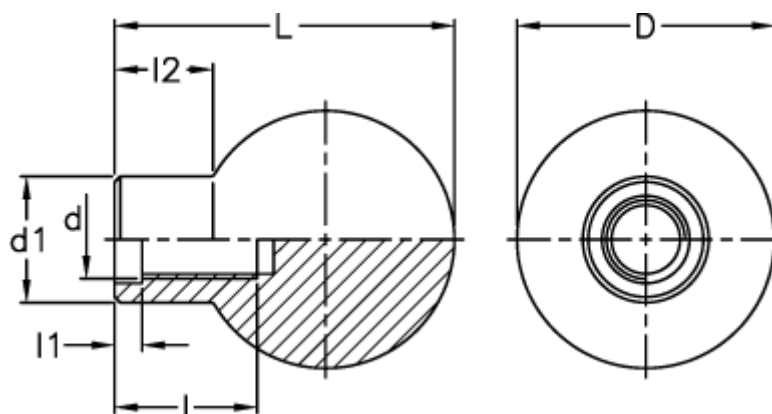

Article number: 2304045971

Description: E+G Handle  
P.111/37-M8

## Measures

D	= 37
d	= M8
d1	= 18
l	= 16
L	= 47
l1 +/-0.5	= 4
l2	= 13